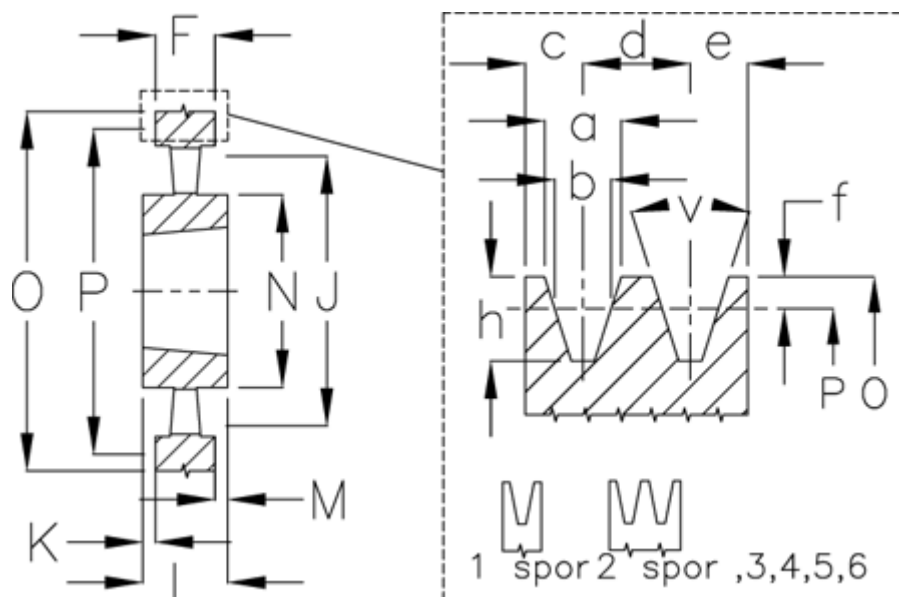

Article number: 604110045002

Description: V-belt pulley SPA 450/2 TL2517

Measures

a	= 12.7	For bush	= 2517	O	= 455.5
b	= 11.0	h	= 13.8	P	= 450
Bush ζ max	= 60	J	= 465	Type	= SPA
c	= 10.0	K	= -	v	= 38 grader
d	= 15.0	L	= 45		
e	= 10.0	m	= 10.0		
f	= 2.8	N	= 124		
F	= 35	Number of ribs	= 2		